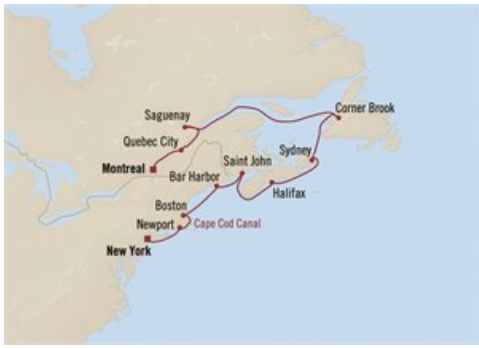

OCEANIA
CRUISES®

Autumnal Allure

Onboard *Insignia*

Experience the ravishing hues of autumn on this marvelous voyage to New England and Atlantic Canada, an alluring combination of delightful seaside hamlets and cities steeped in history, including storied Halifax and palatial Quebec City.

Cruise Departs: 17 Oct 2024

DAY	PORT	ARRIVE	DEPART
1	New York, New York, USA		19:00
2	Newport, Rhode Island, USA	08:00	18:00
3	Cruising The Cape Cod Canal Boston, Massachusetts, USA	08:00	18:00
4	Portland, Maine, USA	07:00	15:00
5	Saint John (Bay Of Fundy), New Brunswick, Canada	07:00	16:00
6	Halifax, Nova Scotia, Canada	11:00	18:00
7	Sydney, Nova Scotia, Canada	10:00	18:00
8	Corner Brook, Newfoundland, Canada	11:00	19:00
9	Cruising The St. Lawrence River		
10	Saguenay, Quebec, Canada	09:00	18:00
11	Quebec City, Quebec, Canada	08:00	19:00
12	Montreal, Canada	07:00	

Soul of Civilization

Onboard *Marina*

Sail the Mediterranean and Aegean Seas to a kaleidoscope of classical temples, mosques and archaeological sites that are the cradle of Western civilization. Plus, enjoy visits to Maltese and Greek islands along the way.

Cruise Departs: 26 May 2025

DAY	PORT	ARRIVE	DEPART
1	Barcelona, Spain		18:00
2	Day At Sea		
3	Valetta, Malta	09:00	17:00
4	Day at Sea		
5	Rhodes, Greece	08:00	17:00
6	Ephesus (Kusadasi), Turkey	07:00	16:00
7	Istanbul, Turkey	13:00	
8	Istanbul, Turkey		16:00
9	Mitilini (Lesbos), Greece	08:00	16:00
10	Athens (Piraeus), Greece	05:30	